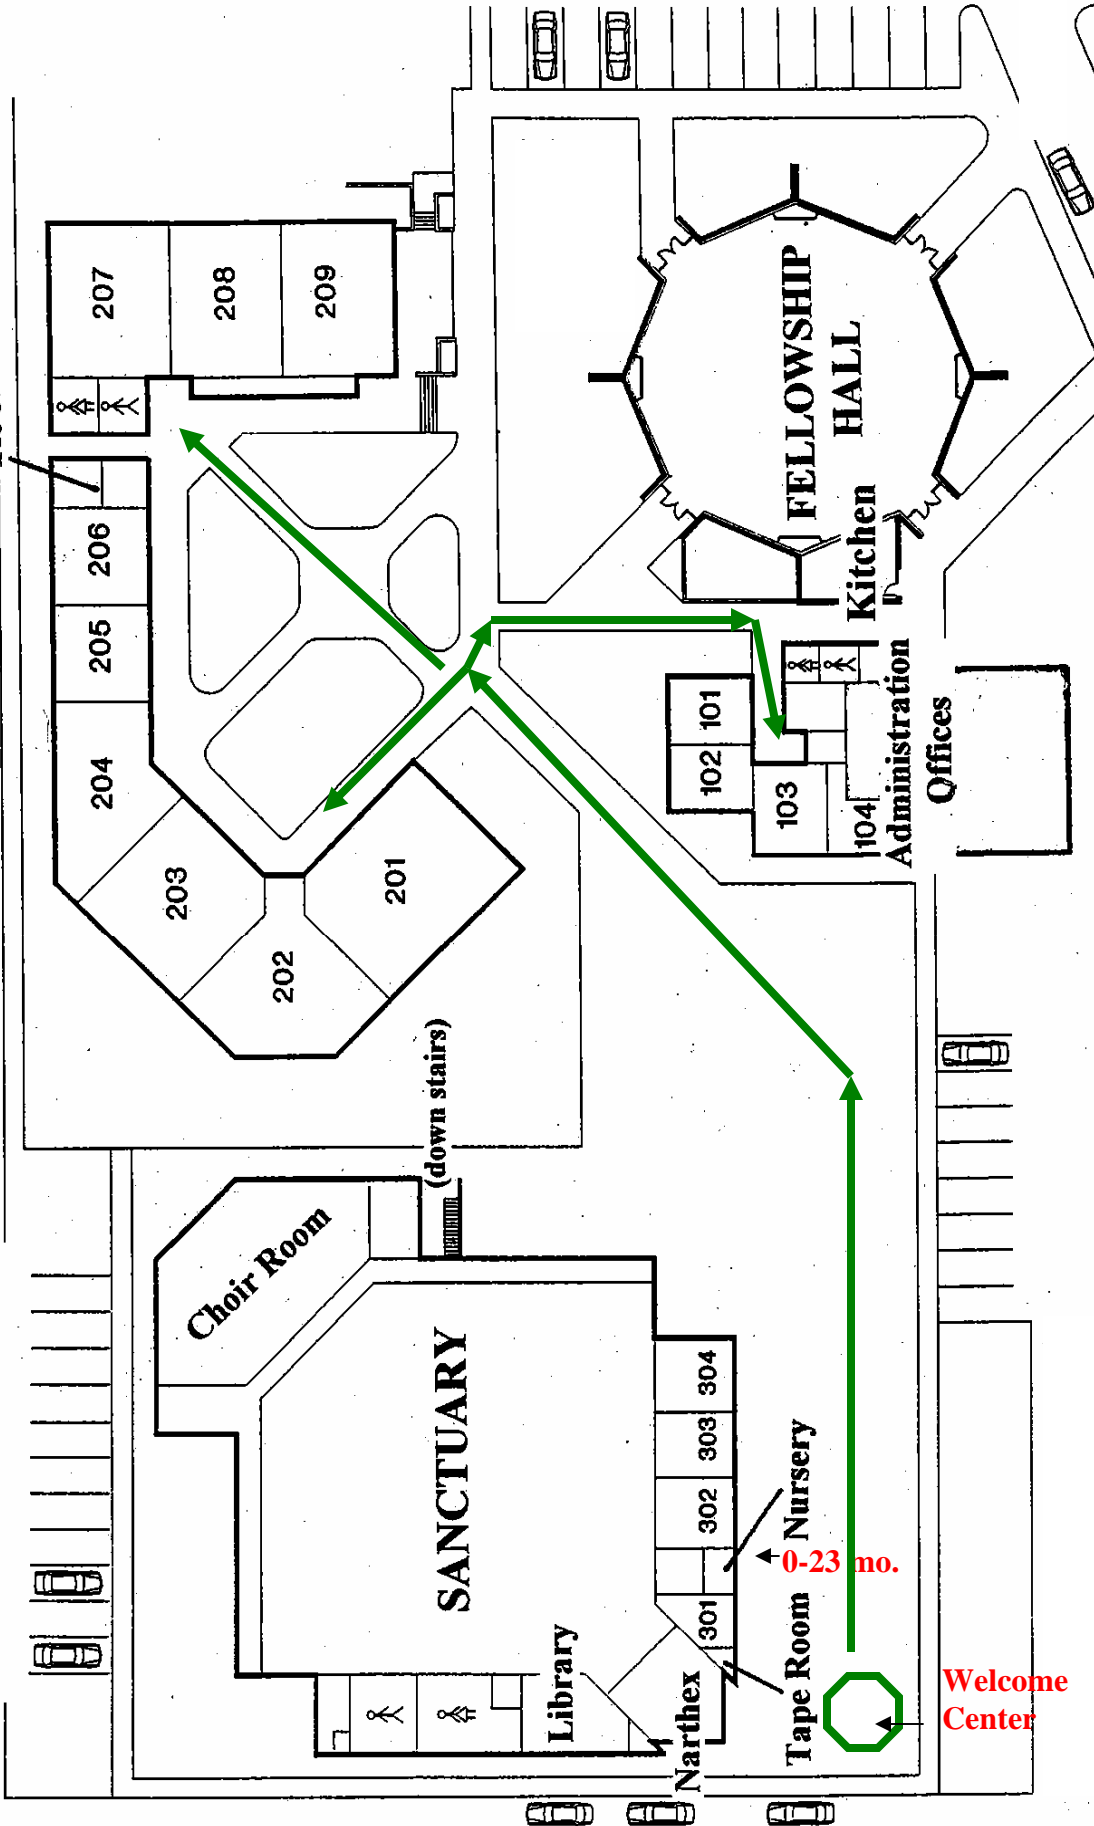

Sunday Morning Discipleship Classrooms – 9:00 AM

Children's Church Classrooms – 10:40 AM

Room Numbers and Directions

CAMELBACK BIBLE CHURCH
CAMPUS MAP

Resource Room

**CAMELBACK BIBLE CHURCH
CAMPUS MAP**

Welcome Center

Classes are on reverse side