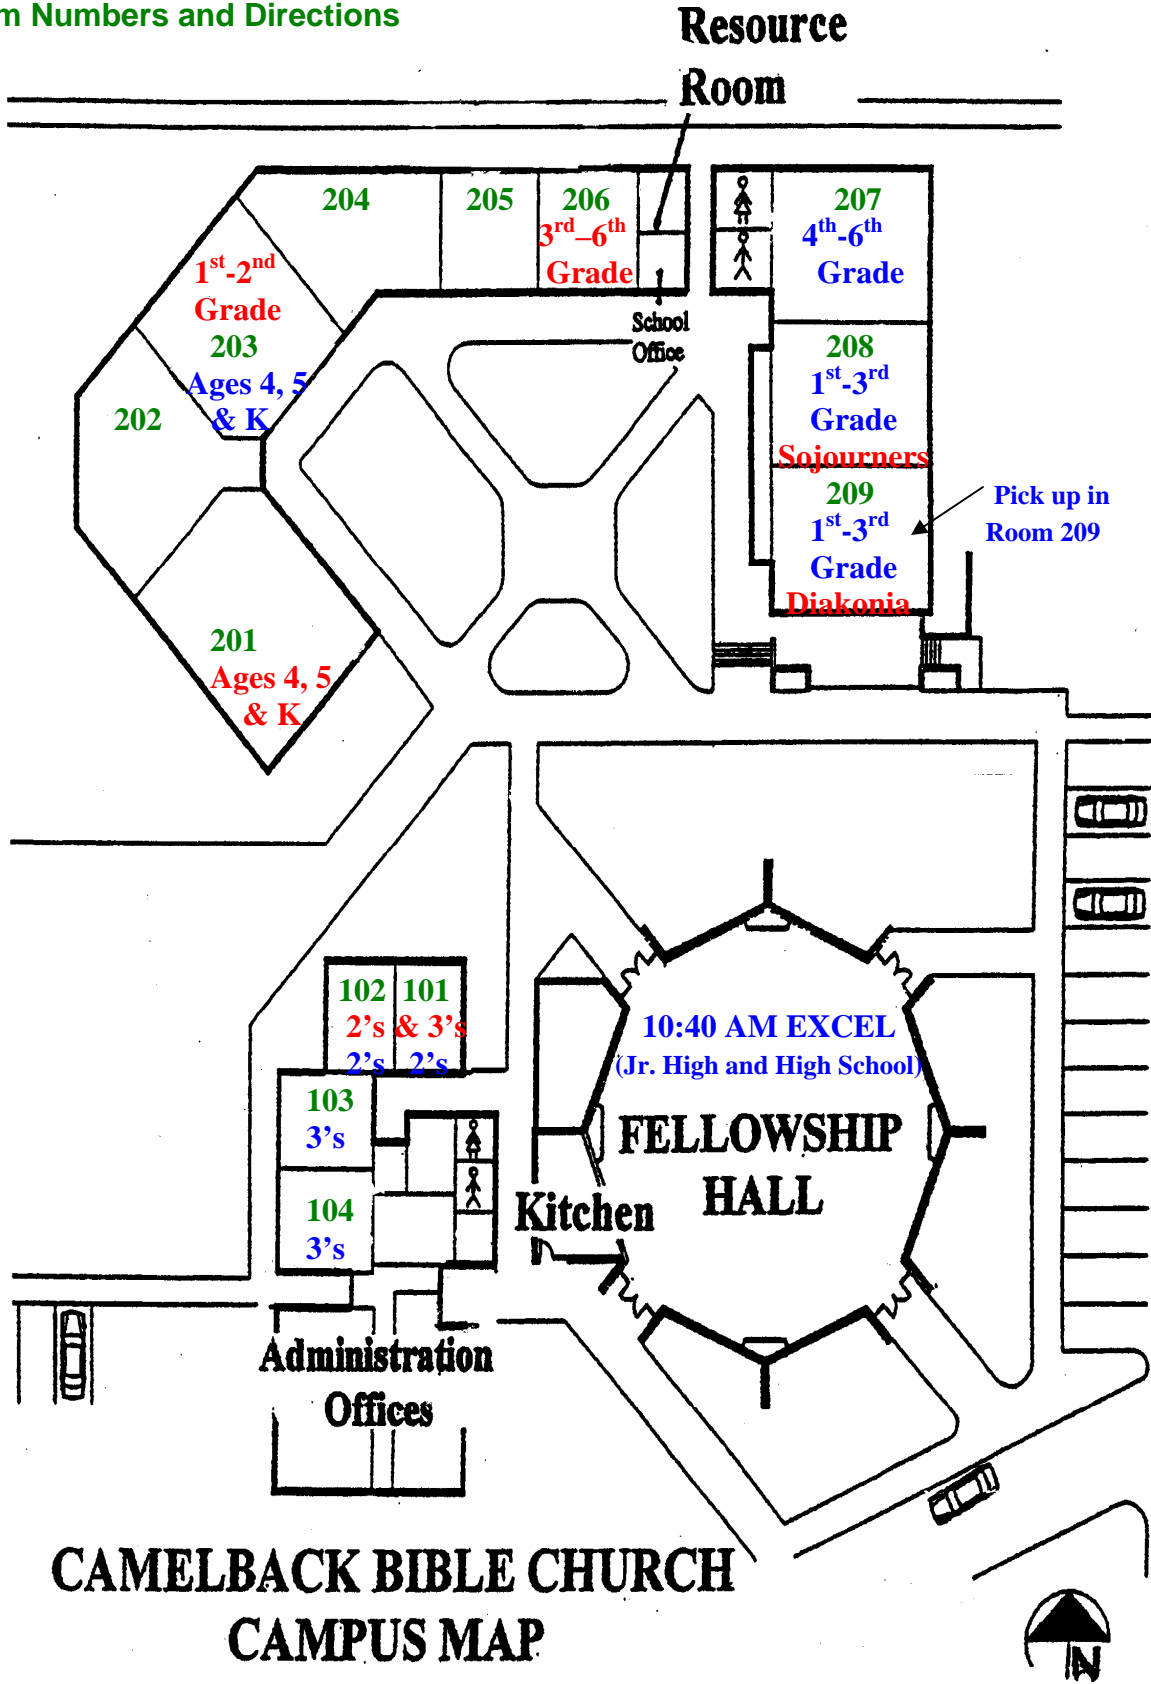

Sunday Morning Discipleship Classrooms – 9:00 AM

Children's Church Classrooms – 10:40 AM

Room Numbers and Directions

CAMELBACK BIBLE CHURCH
CAMPUS MAP

Resource Room

**CAMELBACK BIBLE CHURCH
CAMPUS MAP**

Welcome Center

Classes are on reverse side