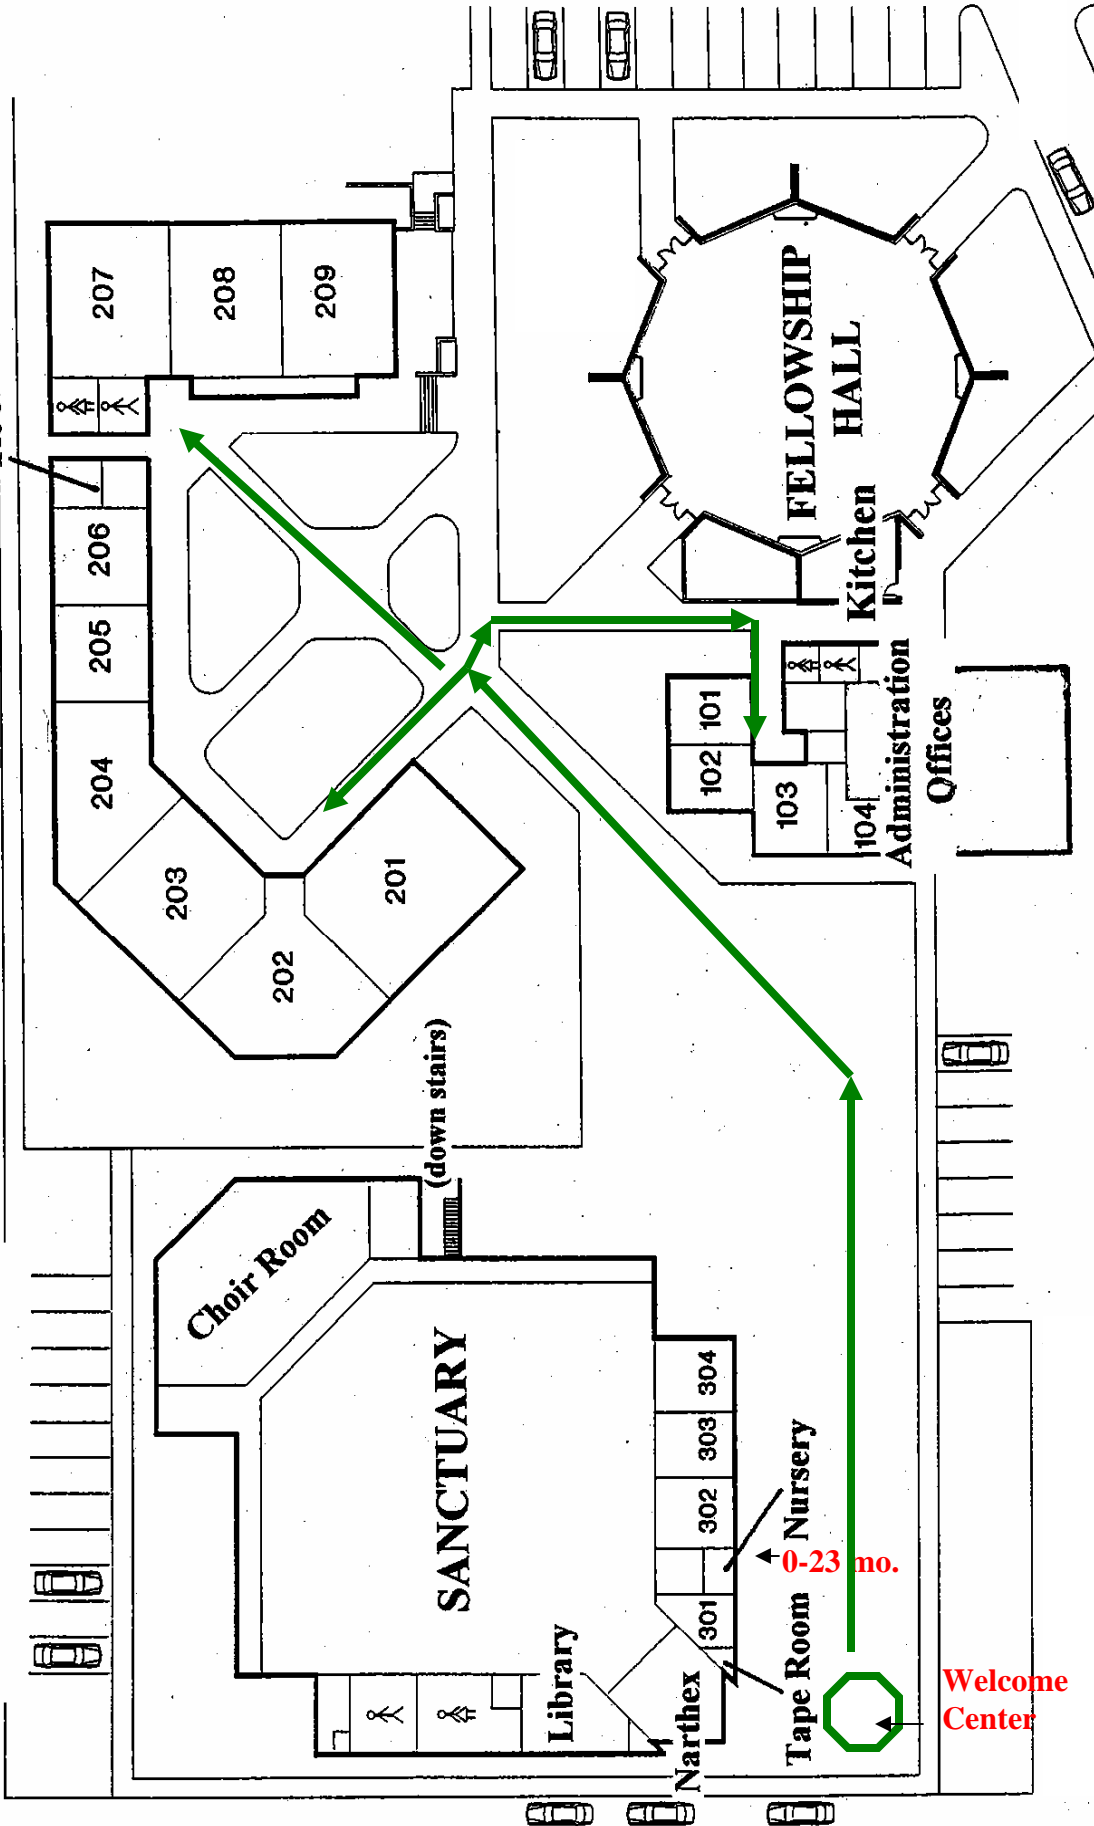

Sunday Morning Discipleship (9:00 AM) &
Children's Church (10:40 AM) Classrooms
Room Numbers and Directions

Resource Room

Classes are on reverse side

CAMELBACK BIBLE CHURCH CAMPUS MAP

Welcome Center