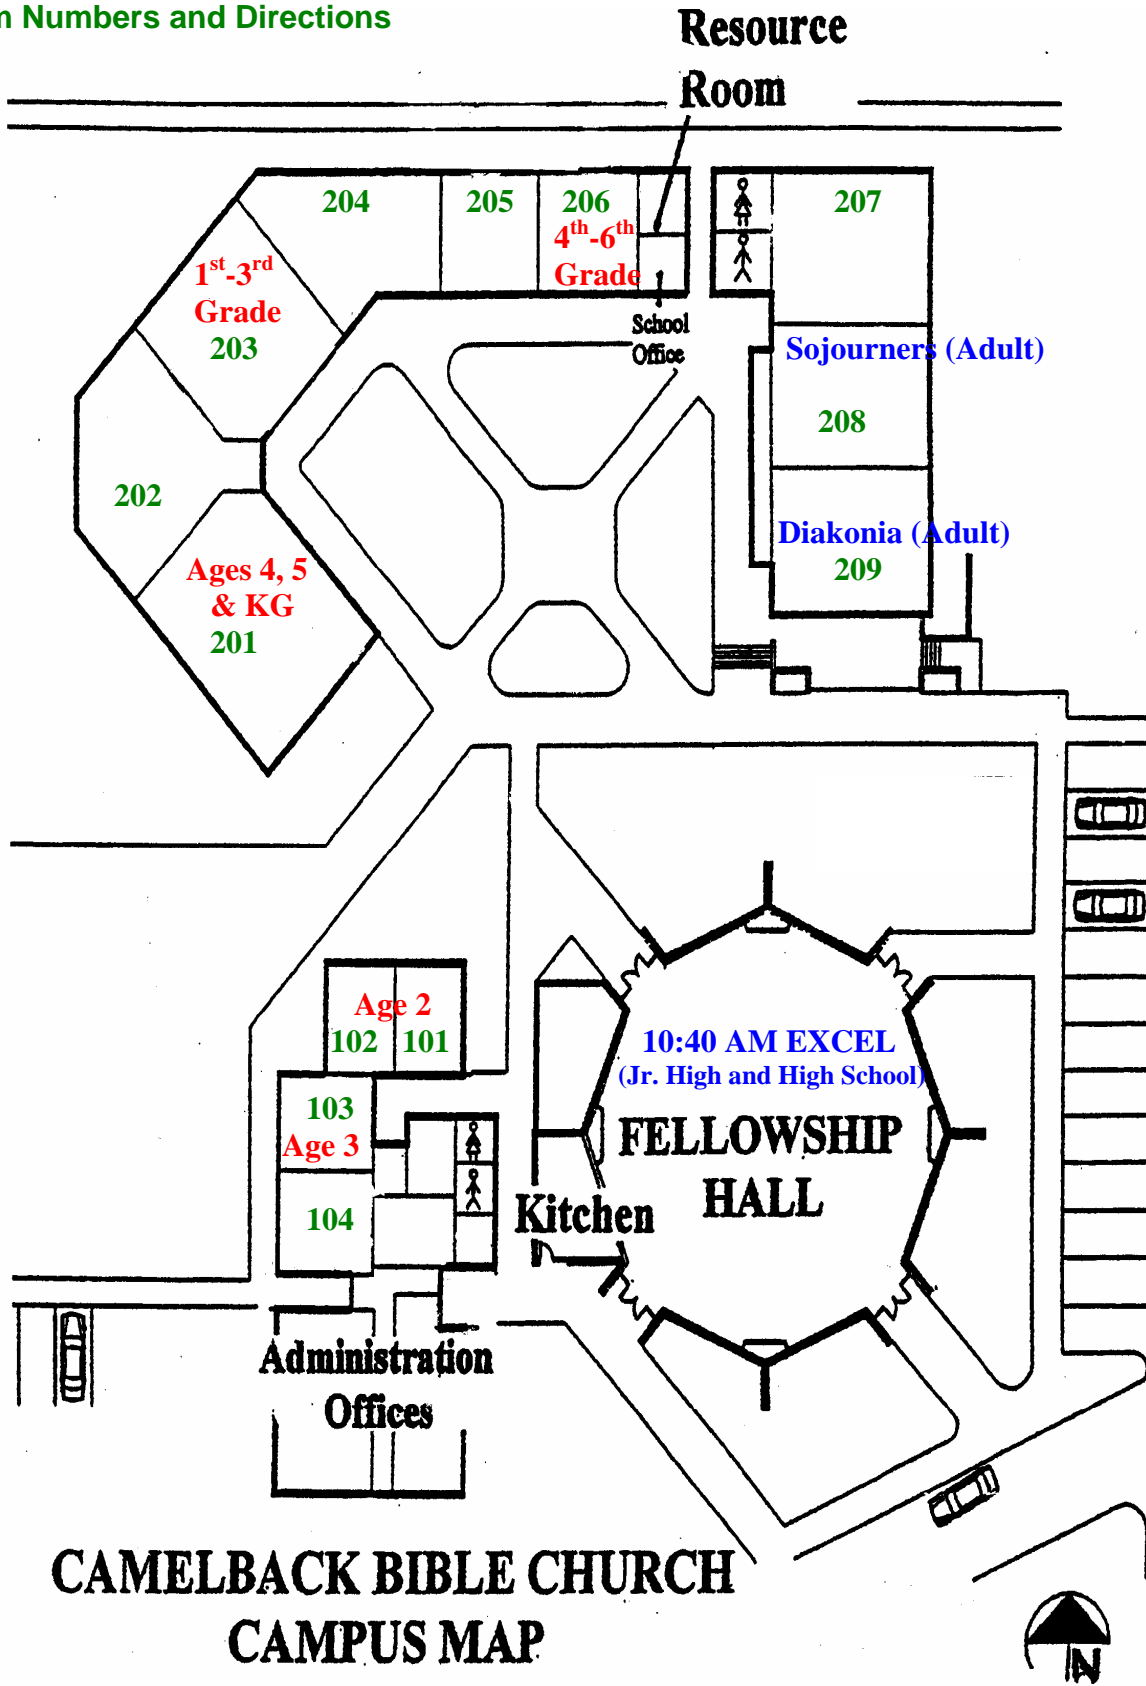

Sunday Morning Discipleship (9:00 AM) &
Children's Church (10:40 AM) Classrooms
Room Numbers and Directions

Resource Room

Classes are on reverse side

CAMELBACK BIBLE CHURCH CAMPUS MAP

Welcome Center