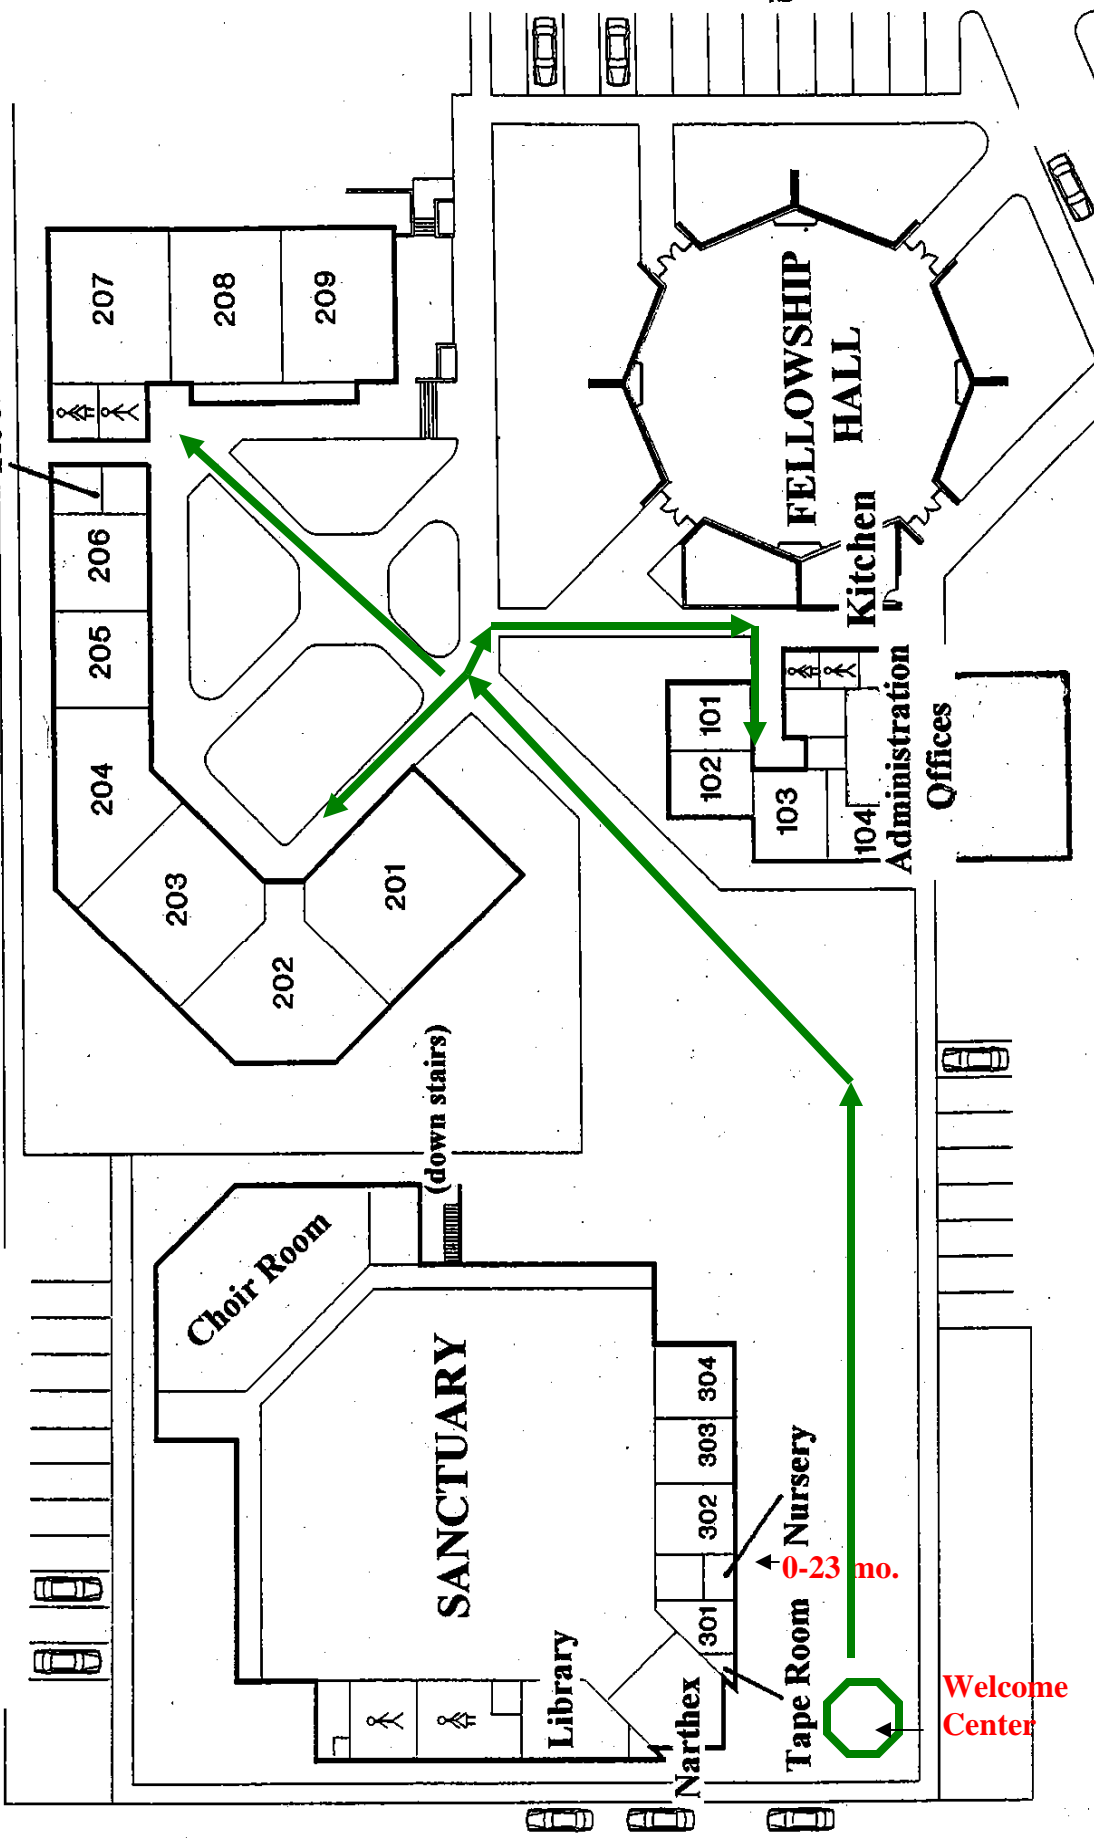

Sunday Morning Discipleship (9:00 AM) &
Children's Church (10:40 AM) Classrooms
Room Numbers and Directions

**CAMELBACK BIBLE CHURCH
CAMPUS MAP**

Resource Room

Classes are on reverse side

CAMELBACK BIBLE CHURCH CAMPUS MAP

Welcome Center

Nursery
0-23 mo.

Tape Room

Narthex

Library

SANCTUARY

Choir Room

(down stairs)

205

204

203

202

201

102

103

104