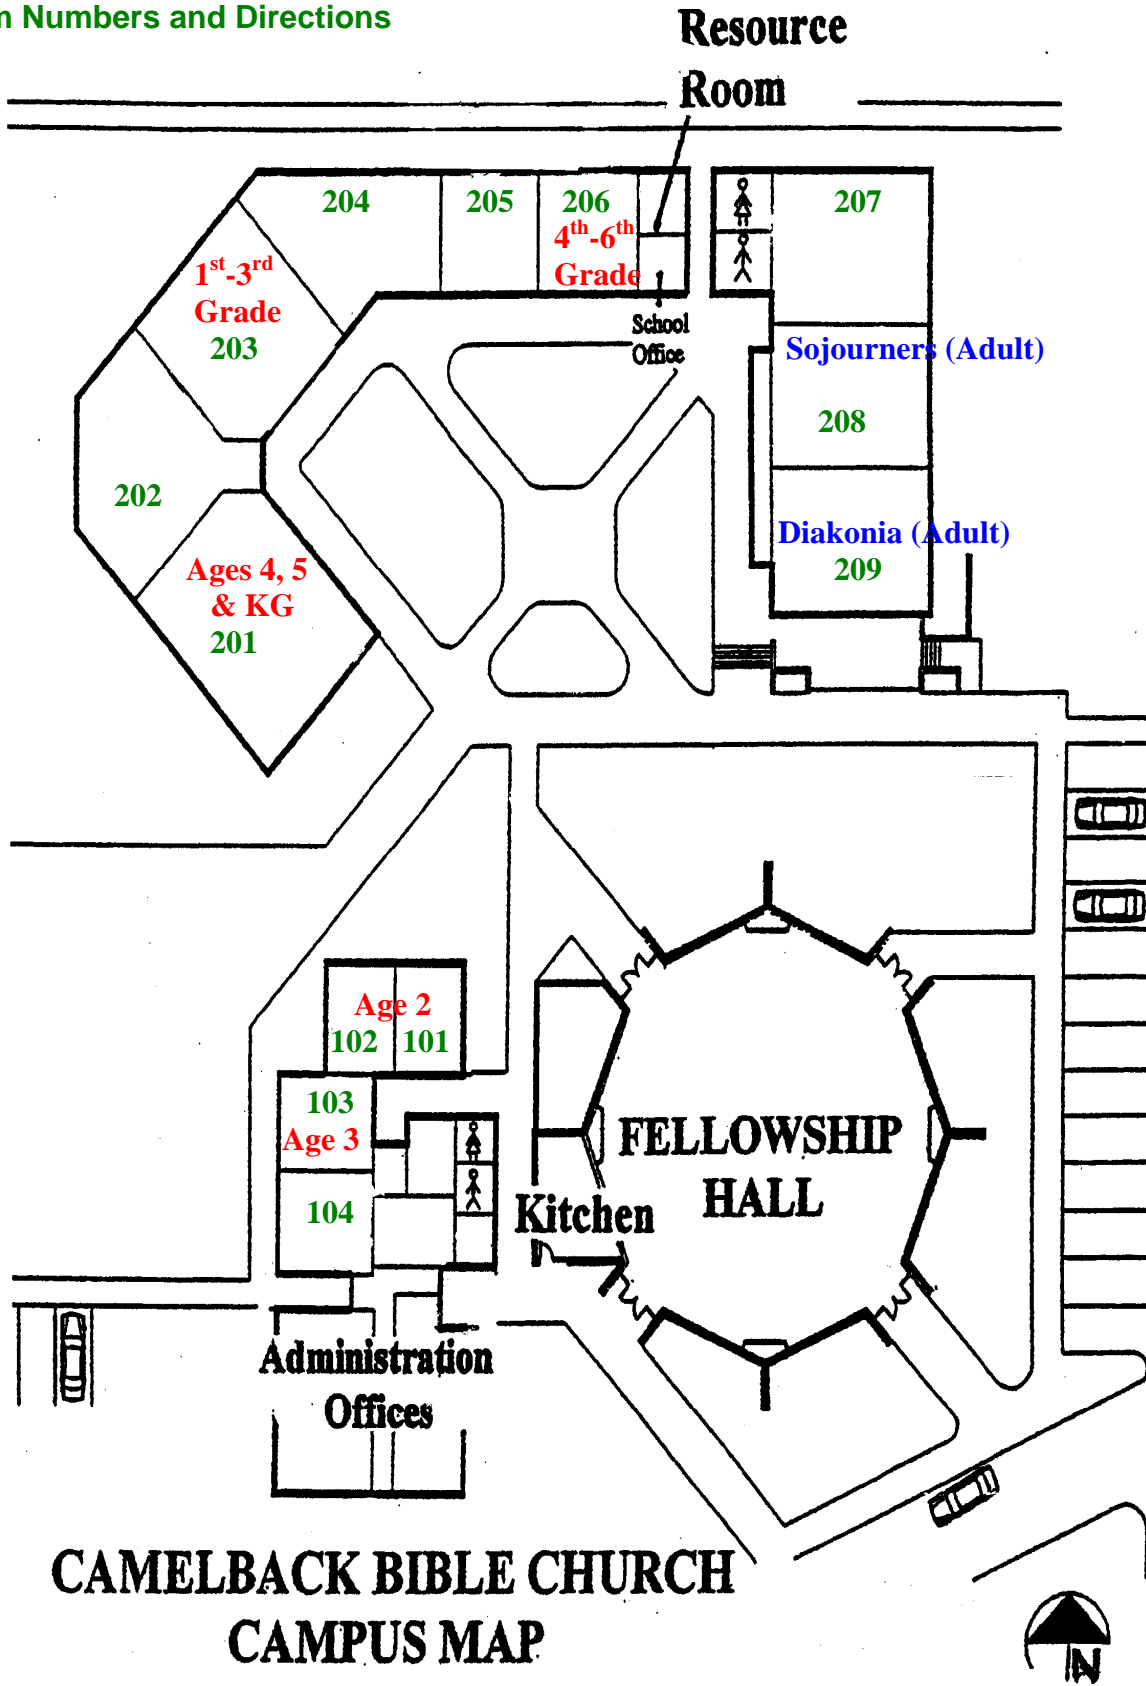

Sunday Morning Discipleship (9:00 AM) &
Children's Church (10:40 AM) Classrooms
Room Numbers and Directions

**CAMELBACK BIBLE CHURCH
CAMPUS MAP**

Resource Room

Classes are on reverse side

CAMELBACK BIBLE CHURCH CAMPUS MAP

Welcome Center

Nursery
0-23 mo.

Tape Room

Narthex

Library

SANCTUARY

Choir Room

(down stairs)

Offices

Administration

Kitchen

FELLOWSHIP HALL

207

208

209

206

205

204

203

202

201

102

103

104